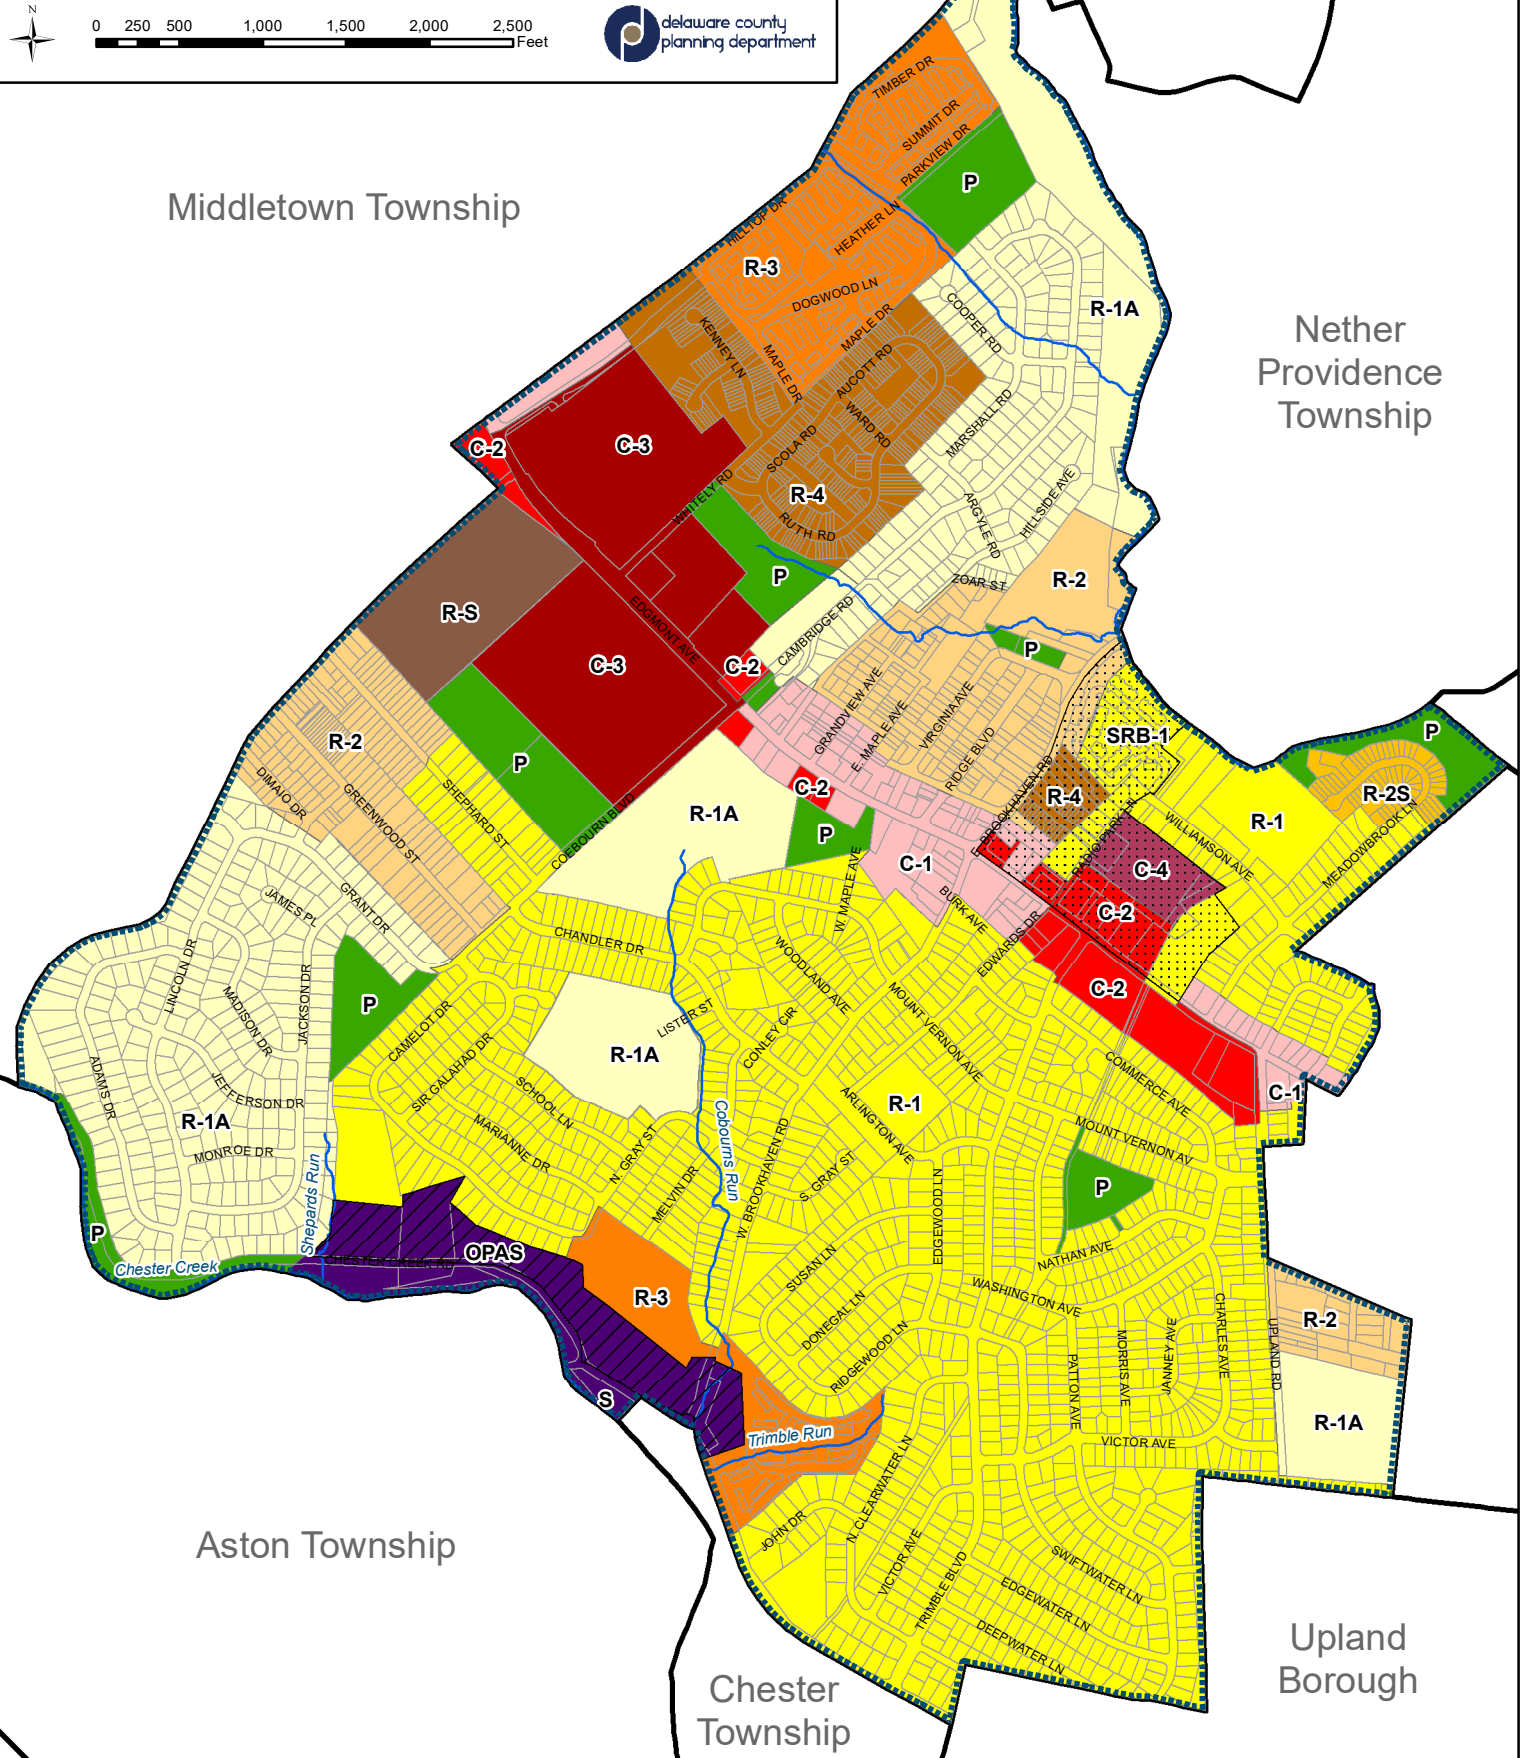

Brookhaven Borough Zoning

Zoning Abbreviations

					Brookhaven Boundary
					Other Municipal Boundaries
					Parcels
					Streams

Rose Valley Borough

Middletown Township

Nether Providence Township

Aston Township

Chester Township

Upland Borough